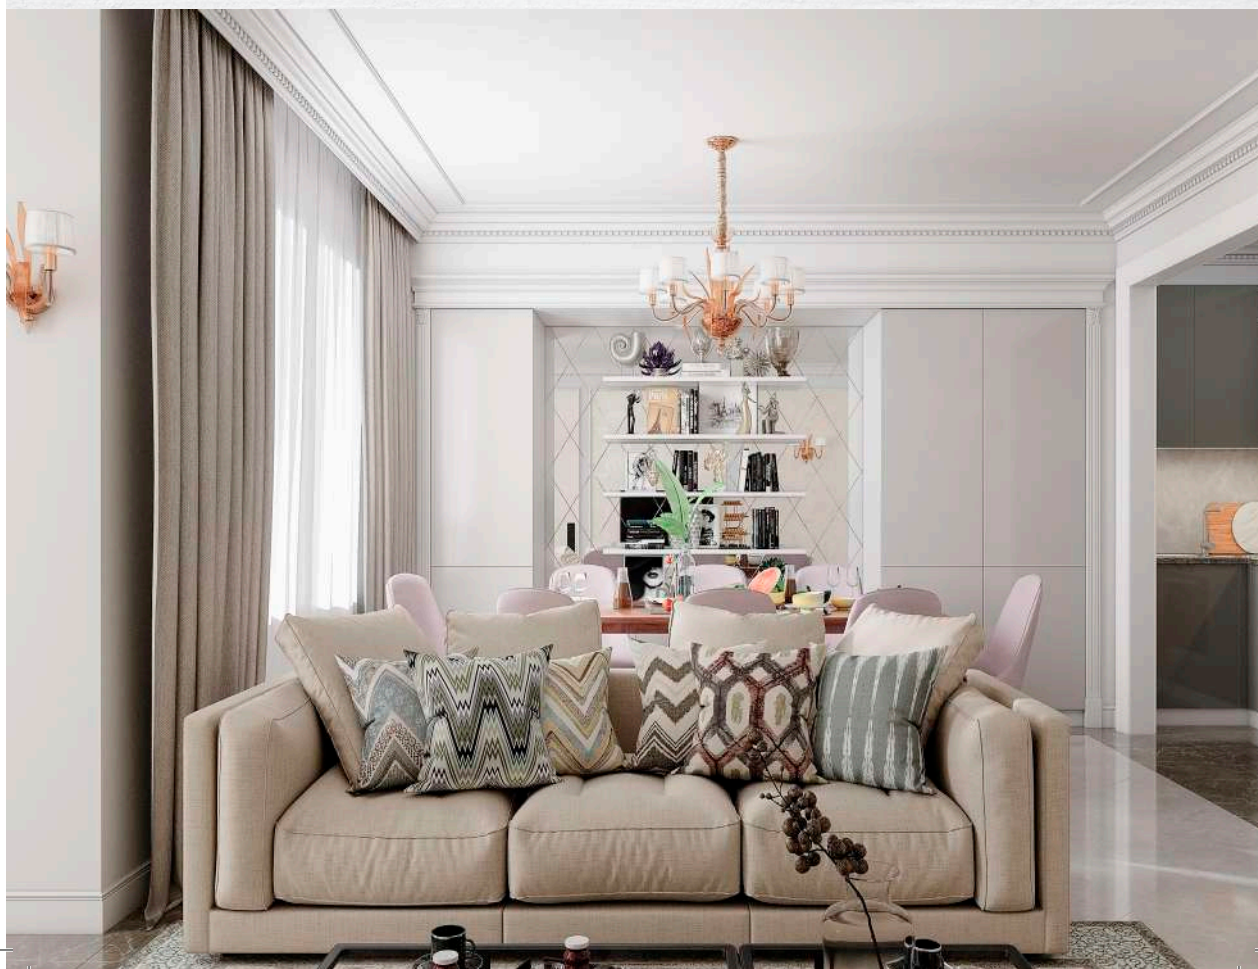

# Profile decorative de interior

 ALLEGRIA  
COLLECTION

Plinte decorative din polimer rigid

L1 - 5.5 x 1.8 x 240 cm

W = 1.8 cm

L2 - 6.3 x 1.3 x 240 cm

W = 1.3 cm

L3 - 6.5 x 1 x 240 cm