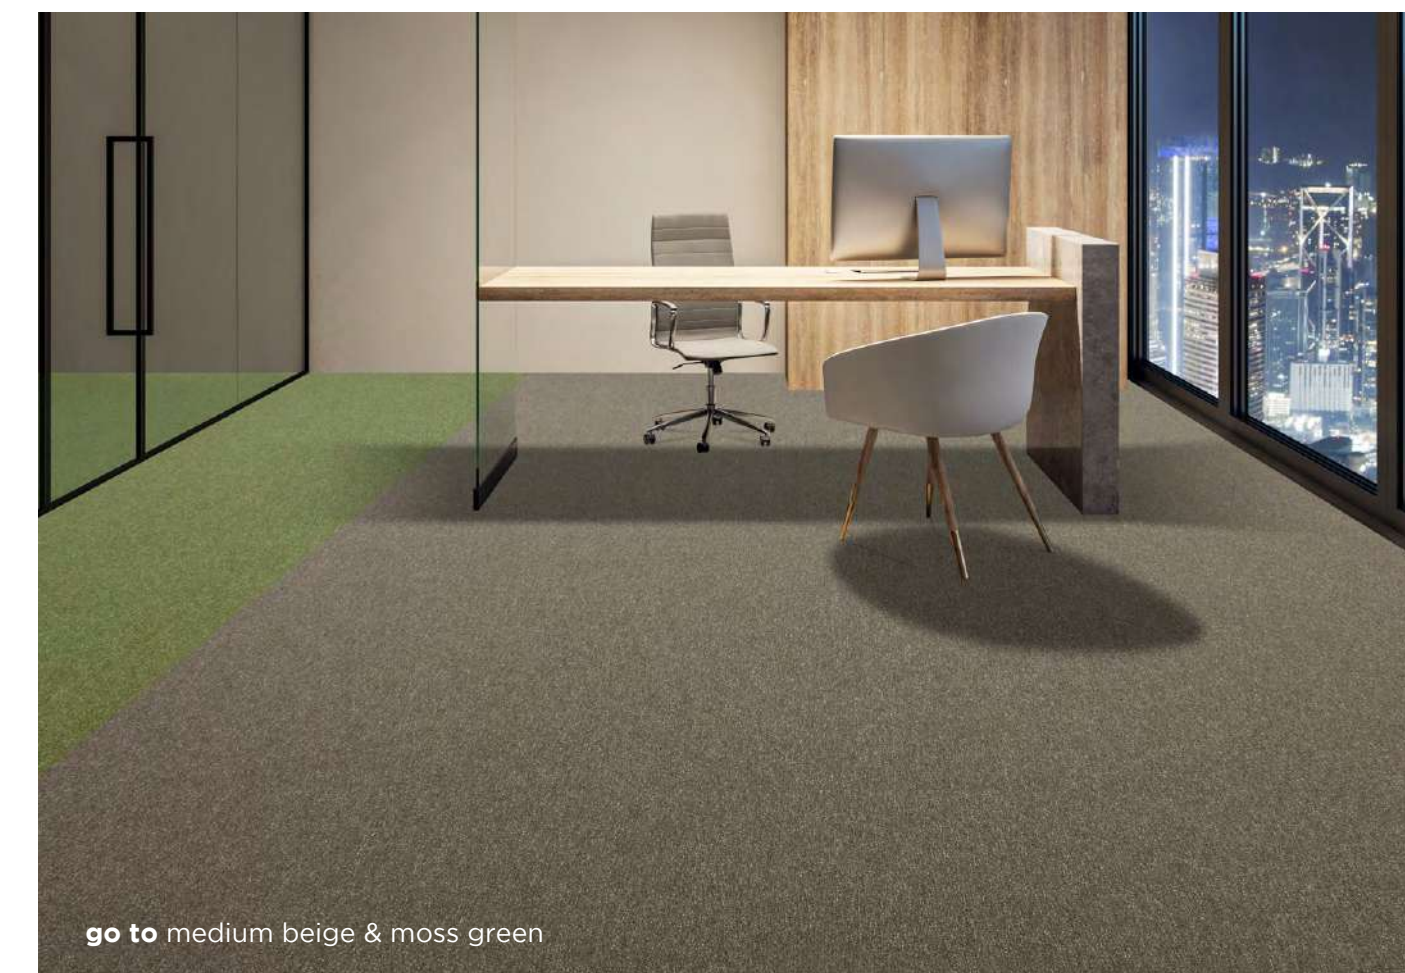

Burmatex®

eco,matters®
low carbon

made in the UK

21803 medium grey
LRV: Y 9.19 - L 36.35

21903 medium grey stripe
LRV: Y 6.49 - L 30.61

go to medium grey & orange

go to medium grey stripe

go to medium beige & moss green