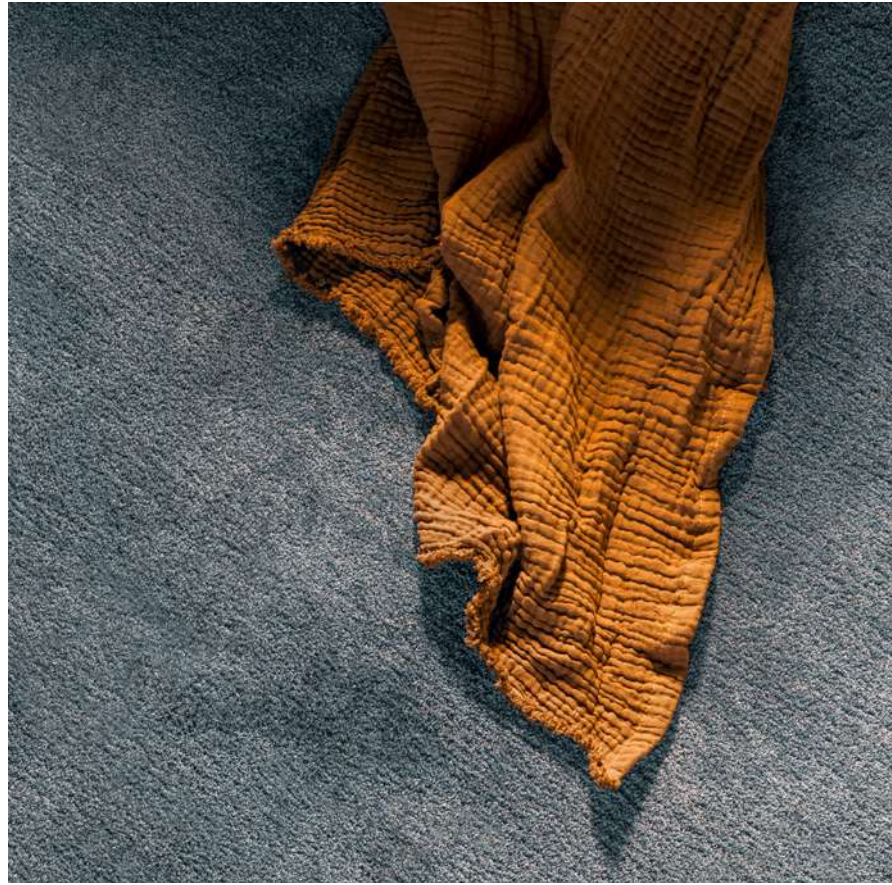

SILKY LUSH

SOFT ORIGINS COLLECTION

REMINISCENT OF THE
LOOK AND FEEL OF
TRADITIONAL SILK,
THE SUBTLE COLOUR
PALETTE AND LUSH
STRUCTURE OF
THIS UNICOLOURED
CUT-PILE CARPET
TRANSFORMS YOUR
ROOM INTO A COSY
LUXURIOUS COCOON.